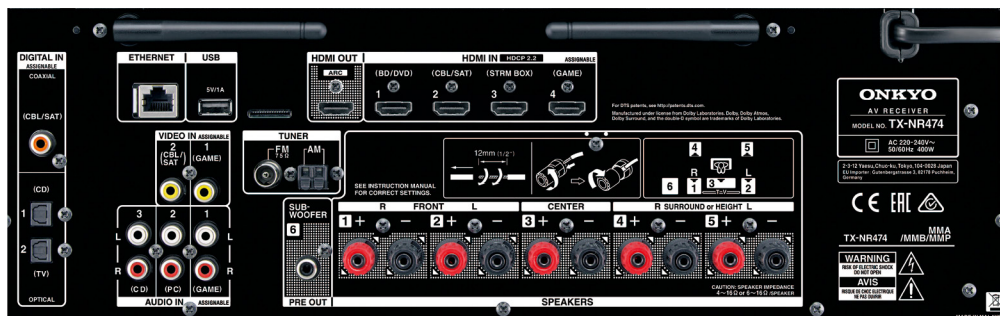

Text on receiver may vary with region.